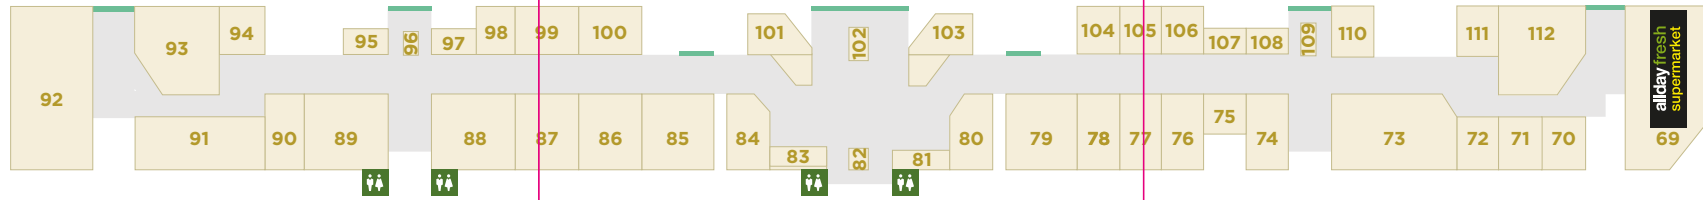

**B** GOLDEN MILE GALLERIA 1  
BASEMENT

**M** MEZZANINE LEVEL

**B** GOLDEN MILE GALLERIA 2  
BASEMENT

**M** MEZZANINE LEVEL

**GENERAL SERVICES**

-  Prayer Room
-  Disability Access
-  Toilet
-  Mother & Child Facilities
-  ATM
-  Parking