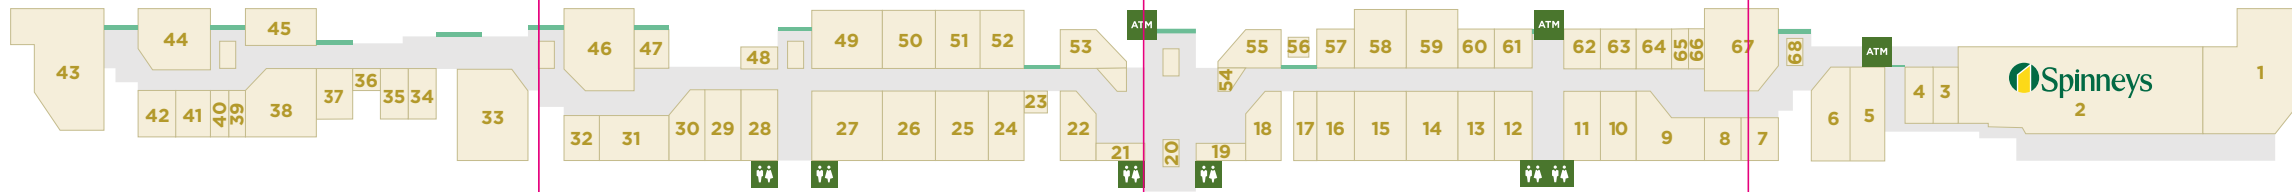

**B** GOLDEN MILE GALLERIA 1  
BASEMENT

**M** MEZZANINE LEVEL

**B** GOLDEN MILE GALLERIA 2  
BASEMENT

**M** MEZZANINE LEVEL

**GENERAL SERVICES**

-  Prayer Room
-  Disability Access
-  Toilet
-  Mother & Child Facilities
-  ATM
-  Parking