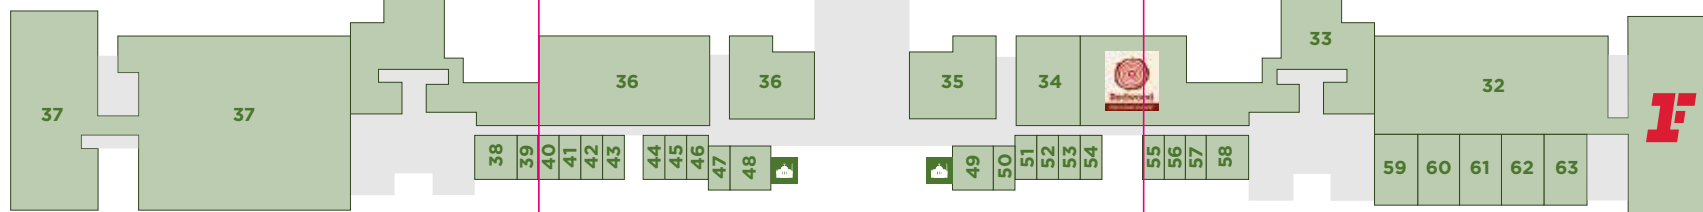

**B** GOLDEN MILE GALLERIA 1  
BASEMENT

**M** MEZZANINE LEVEL

**B** GOLDEN MILE GALLERIA 2  
BASEMENT

**M** MEZZANINE LEVEL

**GENERAL SERVICES**

-  Prayer Room
-  Disability Access
-  Toilet
-  Mother & Child Facilities
-  ATM
-  Parking