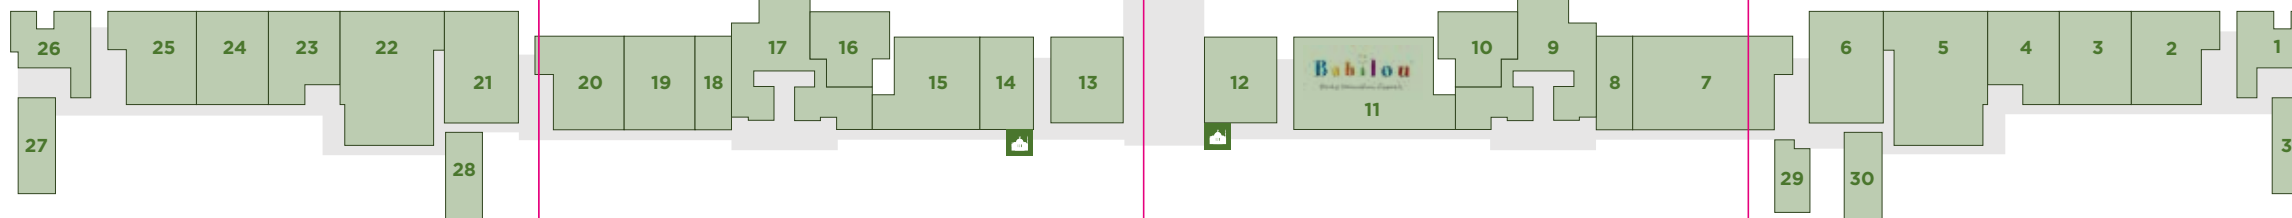

**B** GOLDEN MILE GALLERIA 1  
BASEMENT

**M** MEZZANINE LEVEL

**B** GOLDEN MILE GALLERIA 2  
BASEMENT

**M** MEZZANINE LEVEL

**GENERAL SERVICES**

-  Prayer Room
-  Disability Access
-  Toilet
-  Mother & Child Facilities
-  ATM
-  Parking